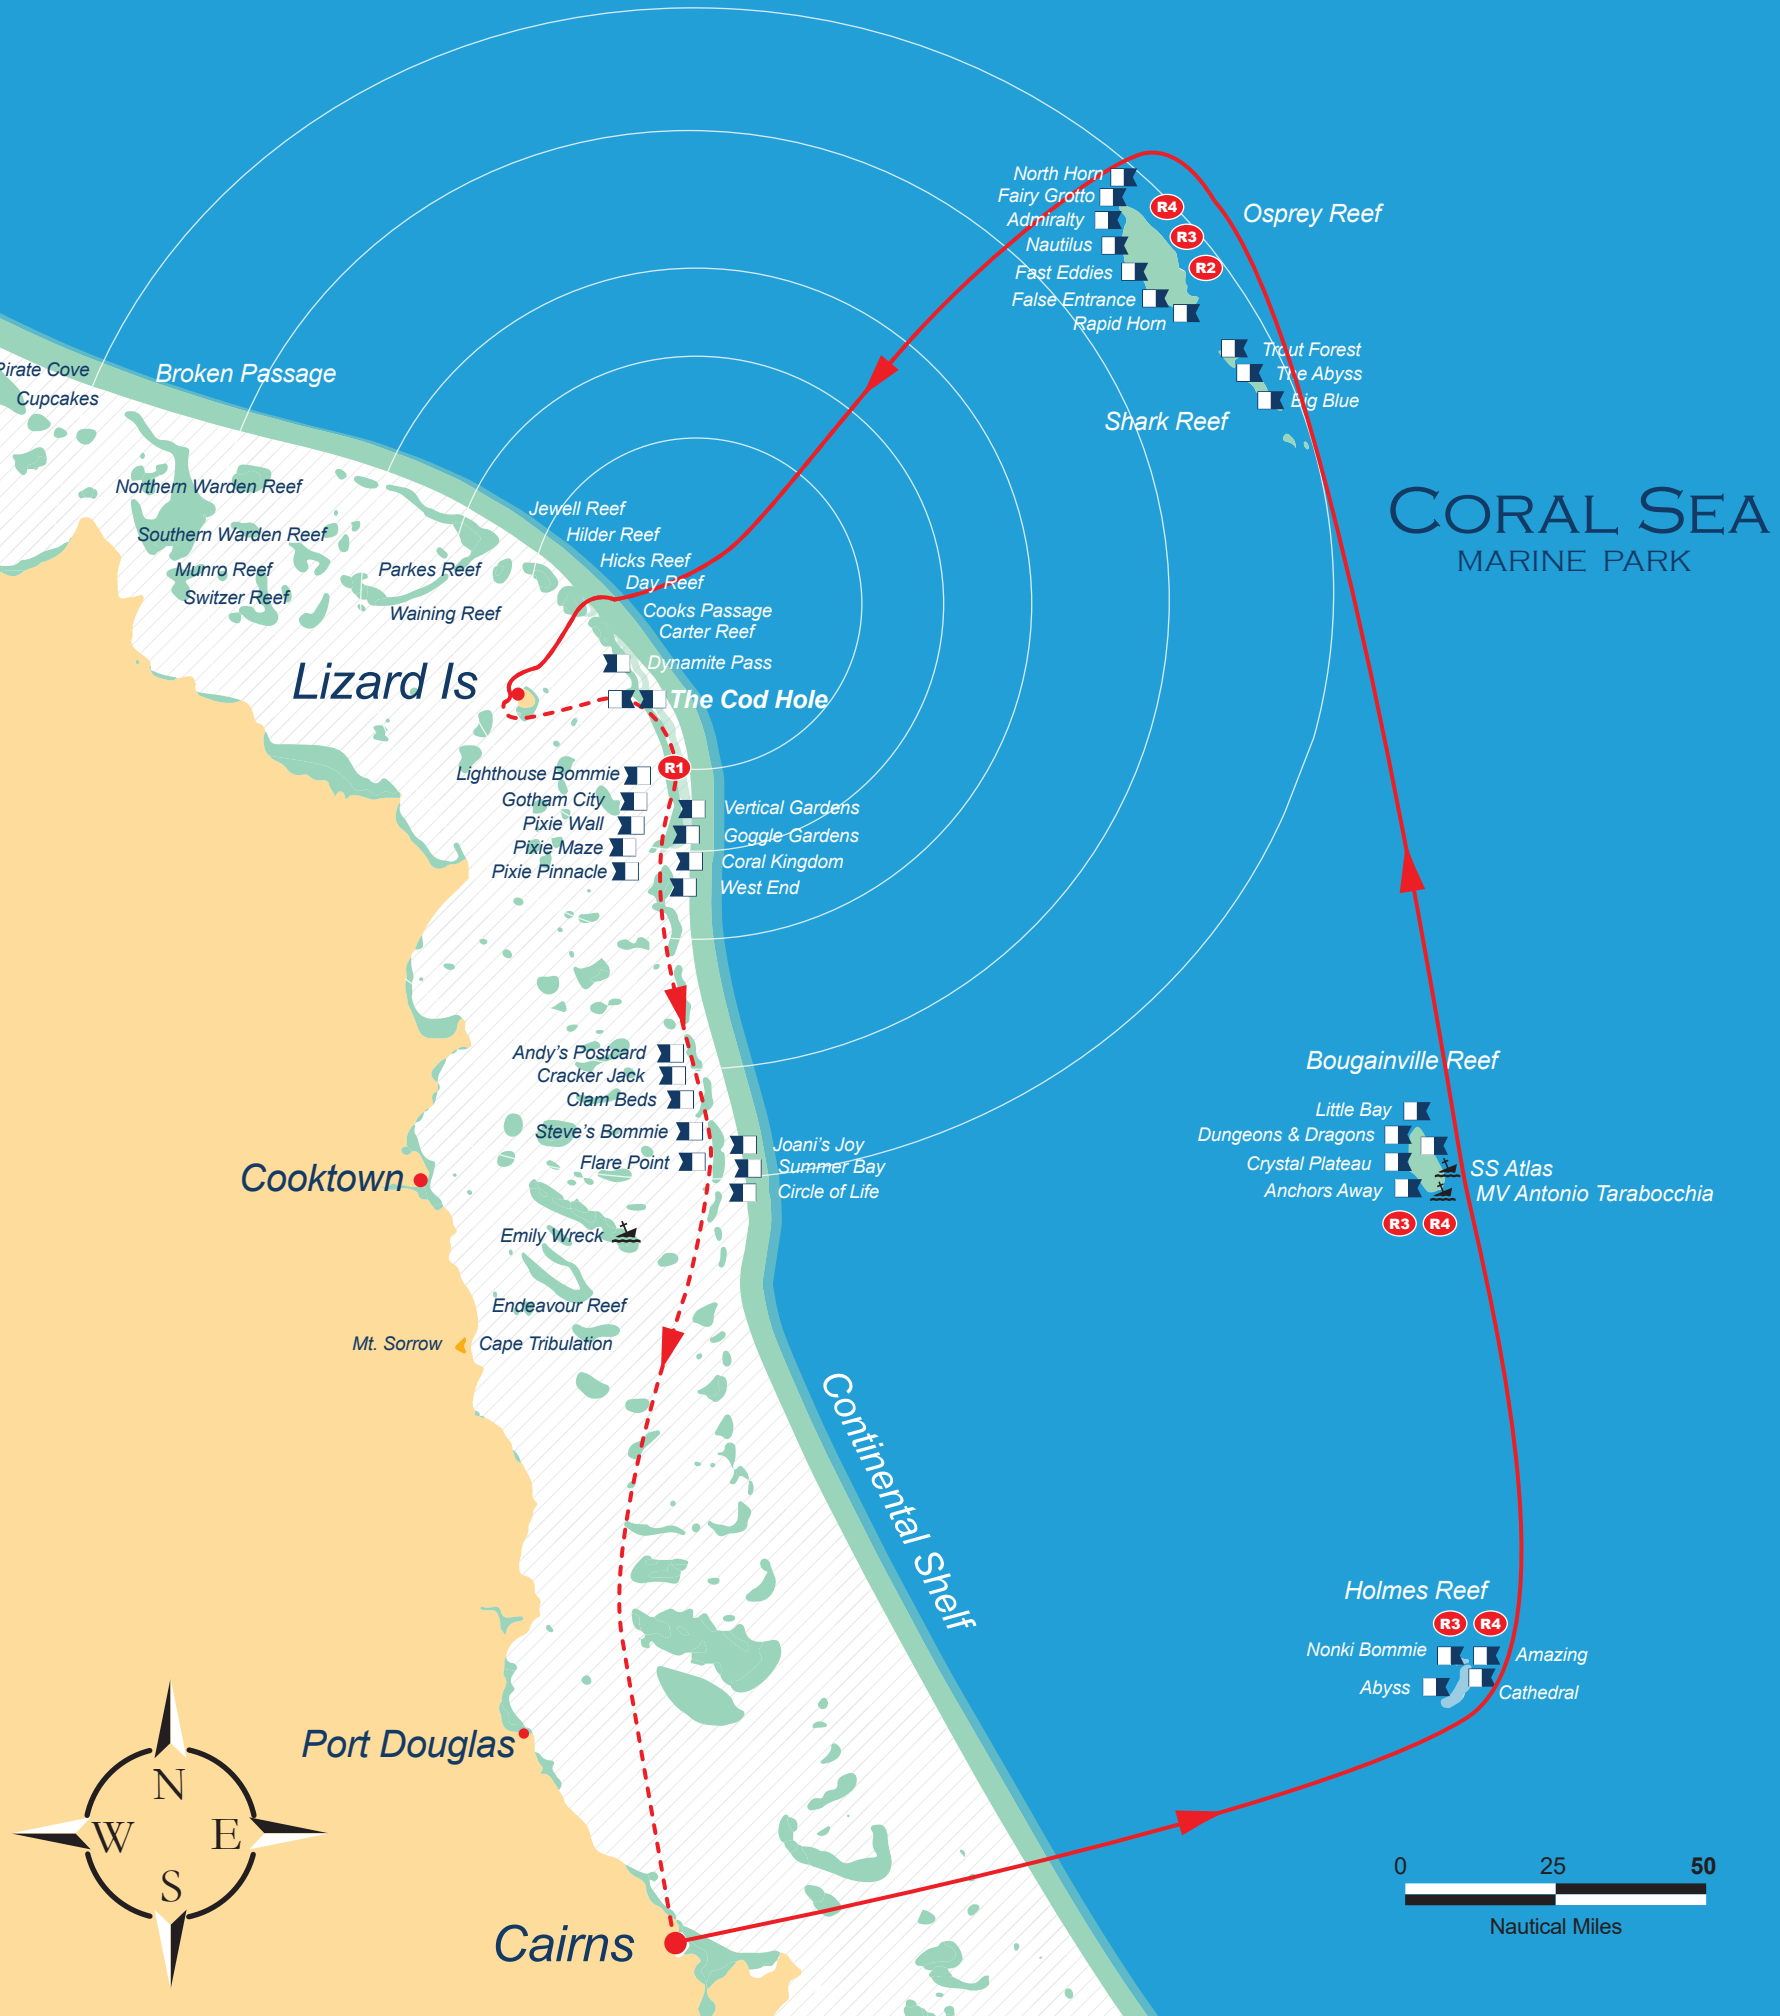

Map Key

Coral Sea Exploratory - 7 Nights
 Departs Thursday
 Returns Thursday

Mike Ball Great Barrier Reef
 dive sites north of Cooktown

Research Projects

CORAL SEA MARINE PARK